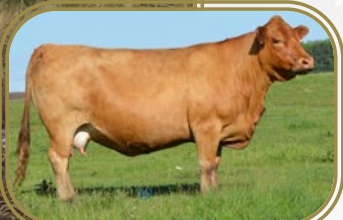

Productive Bred Heifers

EV Foxy-X 13X - dam

There was a reason the Ness's didn't replace her missing ear tag all summer as she's an easy one to pick out. As we know her from the square deep bodied, heavy brisket on a medium boned body. KCC FANTASTIC MISS FOXY 50F is a quiet mannered female that has lots of capacity sited from the rear.

7

Keriness *Fantastic Miss Foxy* 50F

CED	BW	WW	YW	MK	TM	CEM	YG	CW	REA	MB	FT
9	1.9	59	83	17	47	4	-0.26	21	0.66	0.24	-0.04

Keriness Cattle Co. Pasture Exposed to JNA The Heat Is On 4E
March 27- July 30.

- PUREBRED (94) • FEMALE • CDGV168073
- POLLED • GOLD • KCC 50F • 01/24/2018
- BW: 92 • WW: 618 • YW: 977
- FLAD XLT 16X
- KCC I TOLD U SO 85C
- MCCOY 226X SAMANTHA 108A
- EV GEM DANDY 72T
- EV FOXY-X 13X
- EV SLAM'S FOX 10S